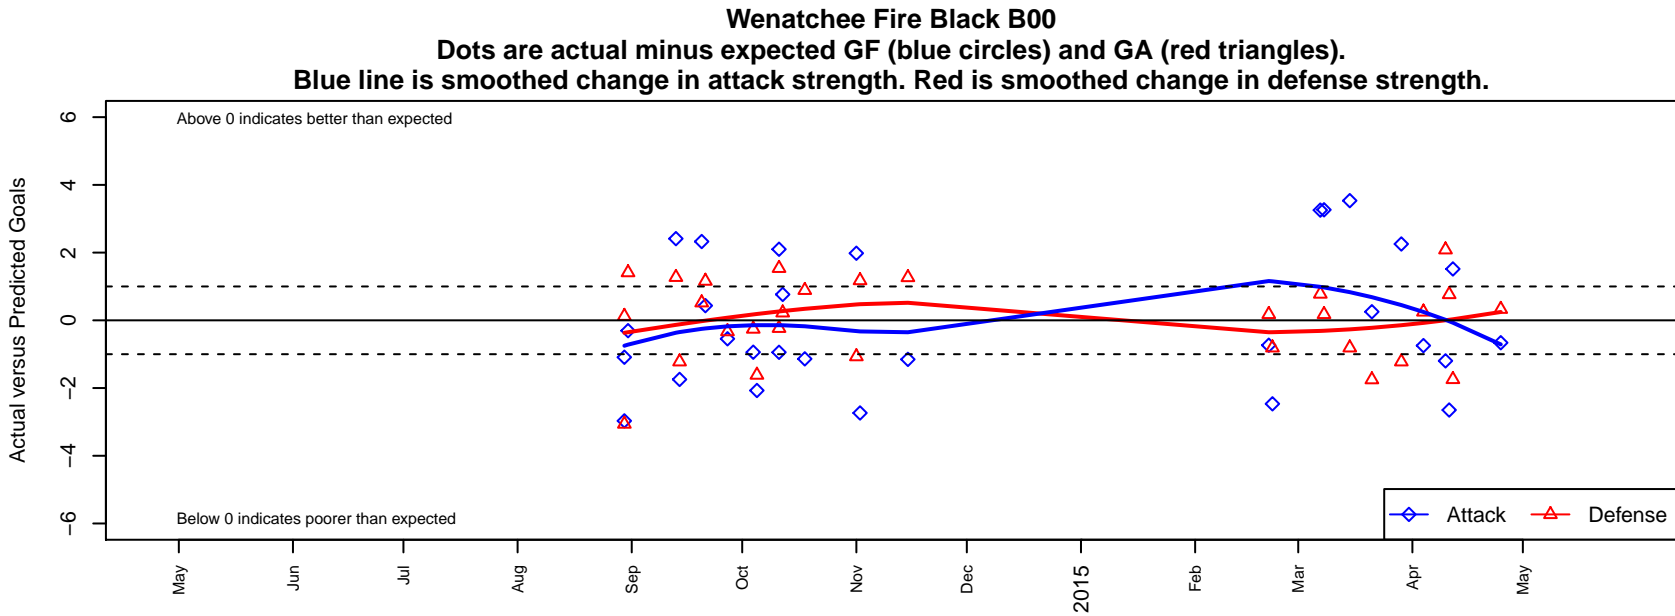

# Wenatchee Fire Black B00

Wenatchee Fire FC  
 Wenatchee, WA  
 B00 total strength=1175  
 attack=5.49 defense=2.46  
 fall league = PSPL Classic 1 U14  
 spr league = Spr PSPL Classic 2 U14  
 notes= Slife 2013, Oyston 2014

**attack and defense variance (black dot)  
relative to other teams  
and top 10 in region**

**attack and defense rating  
relative to others at age  
and all opponents in last 13 months**

**Performance relative to 13 month average**