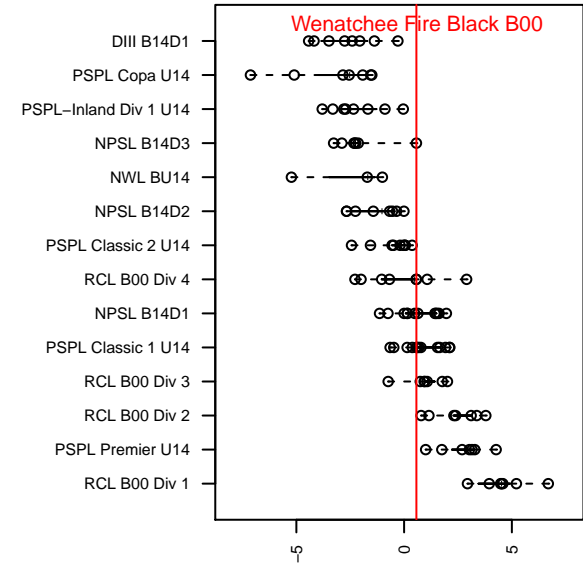

# Wenatchee Fire Black B00

Wenatchee Fire FC  
 Wenatchee, WA  
 B00 total strength=1175  
 attack=5.49 defense=2.46  
 fall league = PSPL Classic 1 U14  
 spr league = Spr PSPL Classic 2 U14  
 notes= Slife 2013, Oyston 2014

alt names used:  
 Wenatchee Fire Black  
 Wenatchee Fire B00 Black-Oyston  
 Wenatchee Fire B00 Black-Oyston  
 WENATCHEE FIRE FC WENATCHEE FIRE BC

Venues played:  
 2013 WA Cup BU13 Gold/Silver U13  
 2014 Labor Day Cup BU14  
 2014 PSPL Classic 1 U14  
 2014 Wenatchee Apple Cup BHS  
 2014 Spr PSPL Classic 2 U14  
 2014 WA Cup BU14 Gold/Platinum U14

**attack and defense variance (black dot)  
relative to other teams  
and top 10 in region**

**attack and defense rating  
relative to others at age  
and all opponents in last 13 months**

**Performance relative to 13 month average**